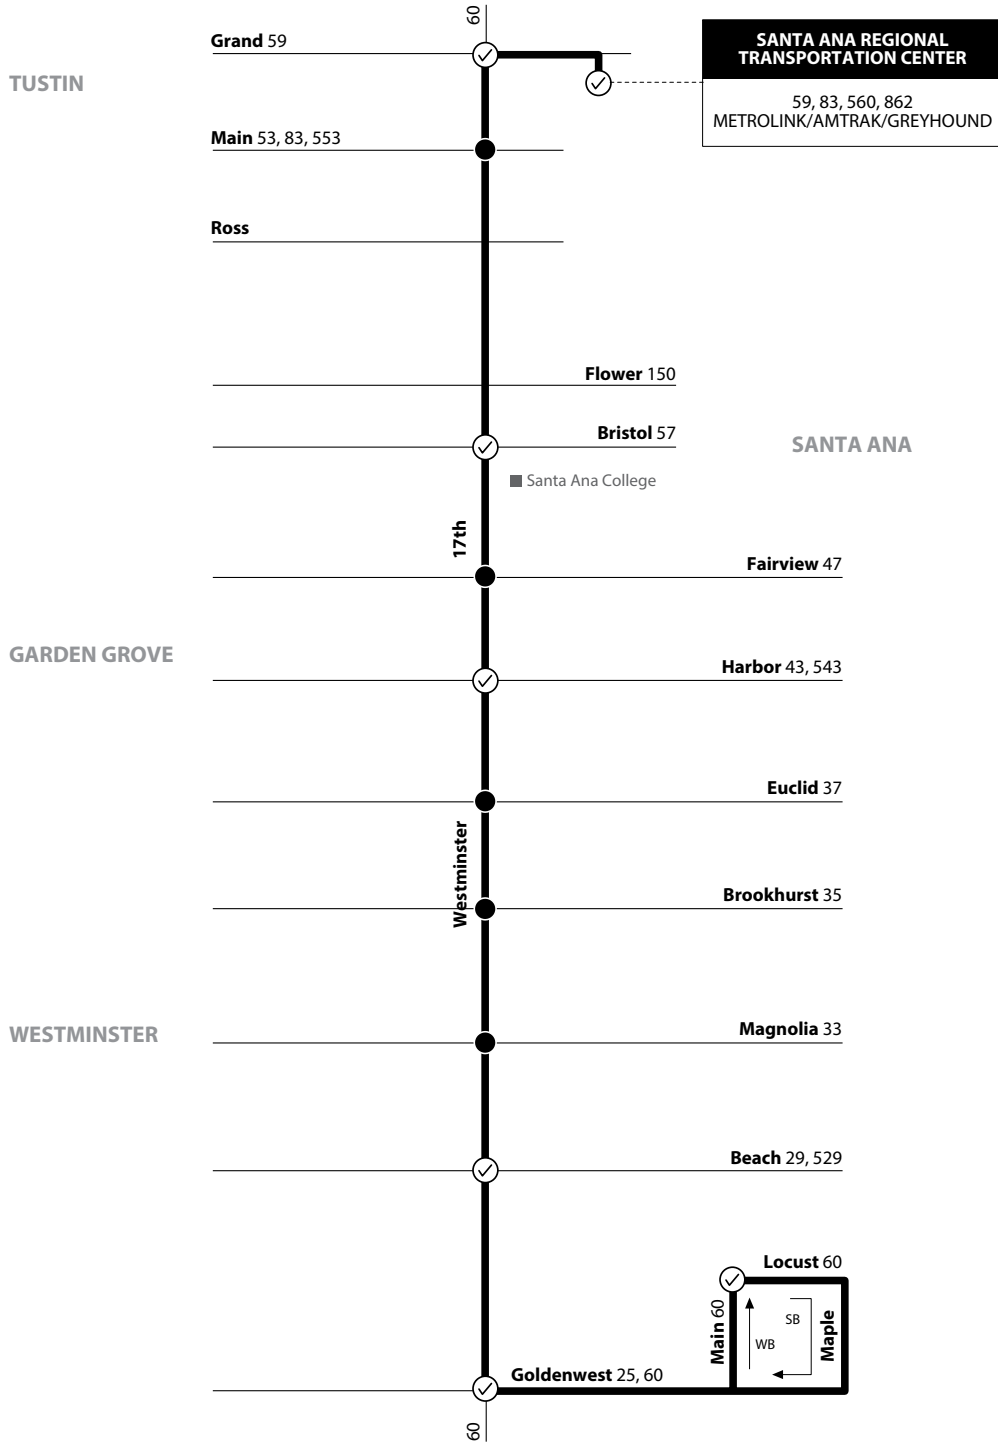

560

Santa Ana to Westminster via 17th St / Westminster Ave

NOTE: No weekend service.
NOTA: No hay servicio los fines de semana.

SANTA ANA REGIONAL TRANSPORTATION CENTER
59, 83, 560, 862
METROLINK/AMTRAK/GREYHOUND

LEGEND
LEYENDA

Route 560/092023

Numbers on streets indicate transfers. *Números en la calle indican transbordos.*

Scheduled
Departure

Regular
Routing

MAP NOT TO SCALE

Route 560 is a limited-stop route, making stops only at time check points (circle with checkmark) and other designated stops (dot).

Monday - Friday
WESTBOUND To: Westminster

Santa Ana Regional Transportation Center	17th & Grand	17th & Bristol	Westminster & Harbor	Westminster & Beach	Goldenwest & Westminster	Locust & Main
5:56	6:02	6:09	6:15	6:29	6:32	6:36
6:20	6:26	6:33	6:39	6:53	6:56	7:00
6:44	6:50	6:57	7:03	7:17	7:20	7:24
7:05	7:11	7:19	7:27	7:44	7:47	7:51
7:29	7:35	7:43	7:51	8:08	8:12	8:15
7:53	7:59	8:07	8:15	8:32	8:36	8:39
8:17	8:23	8:31	8:39	8:56	9:00	9:03
8:41	8:47	8:55	9:03	9:20	9:24	9:27
9:05	9:11	9:19	9:27	9:44	9:48	9:51
9:29	9:35	9:43	9:51	10:08	10:12	10:15
9:53	9:59	10:07	10:15	10:32	10:36	10:39
10:17	10:23	10:31	10:39	10:56	11:00	11:03
10:41	10:47	10:55	11:03	11:20	11:24	11:27
11:05	11:11	11:19	11:27	11:44	11:48	11:51
11:29	11:35	11:43	11:51	12:08	12:12	12:15
11:53	11:59	12:07	12:15	12:32	12:36	12:39
12:17	12:23	12:31	12:39	12:55	12:59	1:02
12:41	12:47	12:55	1:03	1:19	1:23	1:26
1:05	1:11	1:19	1:27	1:43	1:47	1:50
1:29	1:35	1:43	1:51	2:07	2:11	2:14
1:53	1:59	2:07	2:15	2:31	2:36	2:40
2:16	2:22	2:31	2:39	2:56	3:01	3:05
2:40	2:46	2:55	3:03	3:20	3:25	3:29
3:04	3:10	3:19	3:27	3:44	3:49	3:53
3:25	3:31	3:41	3:51	4:09	4:14	4:18
3:49	3:55	4:05	4:15	4:33	4:39	4:42
4:13	4:19	4:29	4:39	4:57	5:03	5:07
4:37	4:43	4:53	5:03	5:21	5:27	5:31
5:01	5:08	5:18	5:27	5:44	5:50	5:54
5:25	5:32	5:42	5:51	6:08	6:14	6:18
5:49	5:56	6:06	6:15	6:32	6:38	6:42
6:14	6:20	6:30	6:39	6:56	7:02	7:06